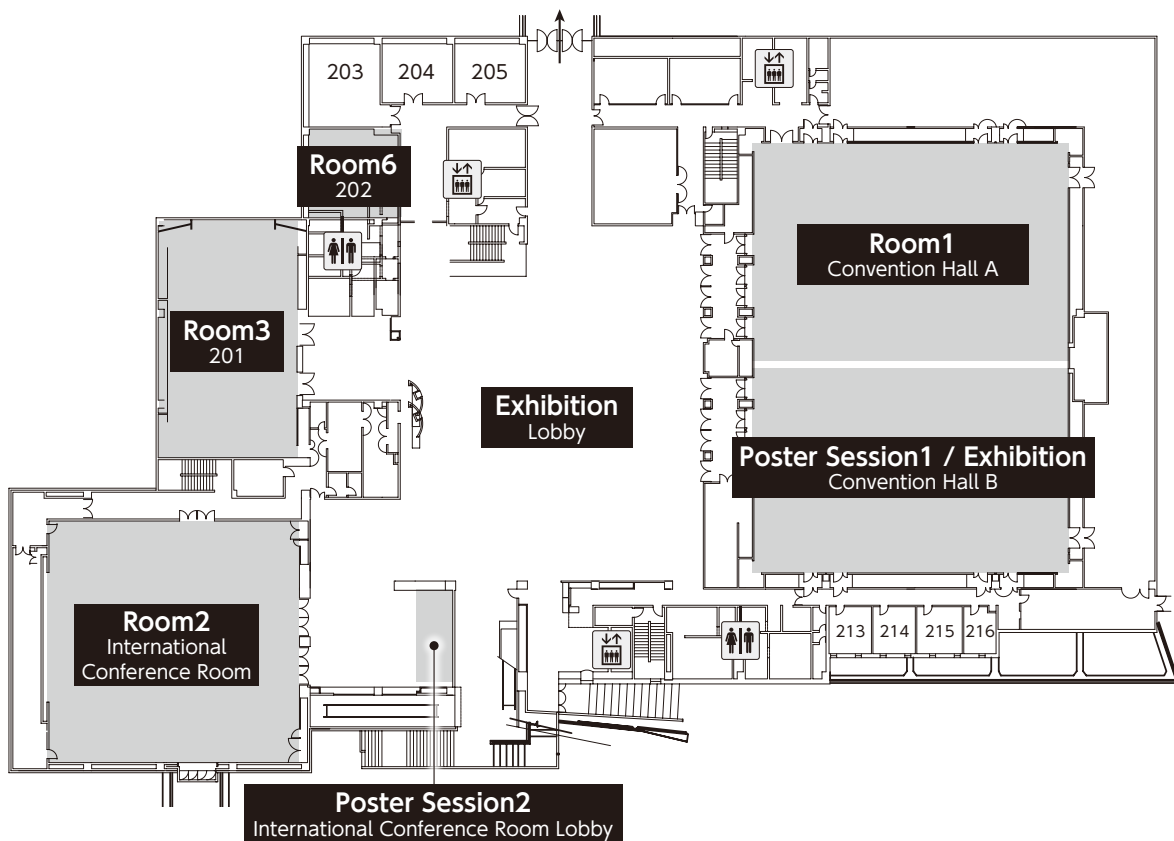

Floor Guide

Makuhari Messe International Conference Hall

1F

2F

Floor Guide

3F

7/5 Fri • 7/7 Sun

7/6 Sat